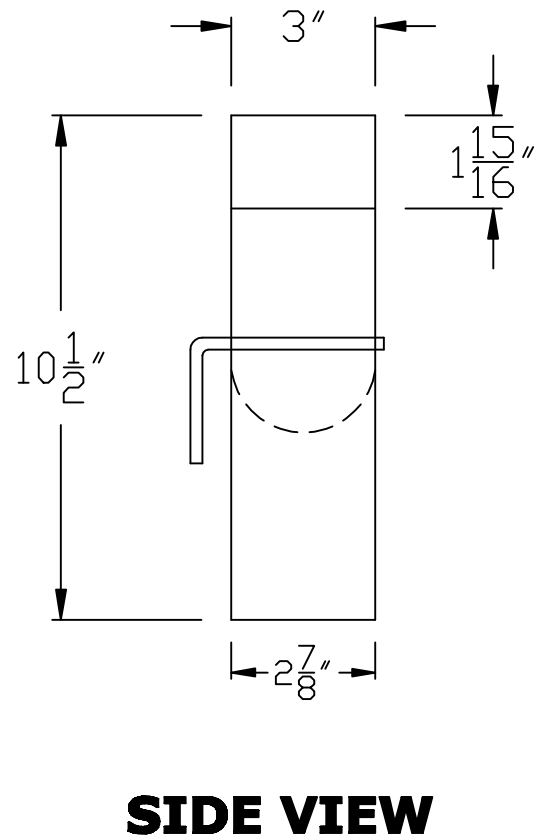

# RUTLAND GUTTER SUPPLY LLC

**3" SMOOTH ROUND  
DIVERTER**  
**\*CUSTOM SIZES AVAILABLE\***  
**(ALUMINUM OR COPPER ONLY)**

**Company:**

**Item:**

**Invoice:**

**Material:**

**PO#:**

**Notes:**