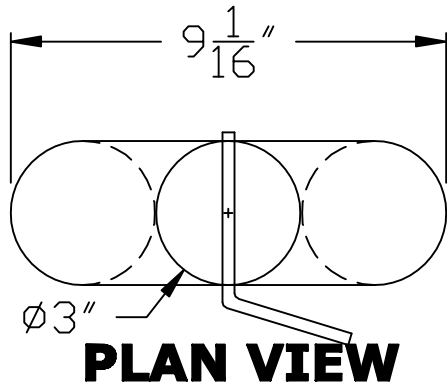

# RUTLAND GUTTER SUPPLY LLC

**3" SMOOTH ROUND  
DIVERTER**  
**\*CUSTOM SIZES AVAILABLE\***  
**(ALUMINUM OR COPPER ONLY)**

**Company:**

**Item:**

**Invoice:**

**Material:**

**PO#:**

**Notes:**