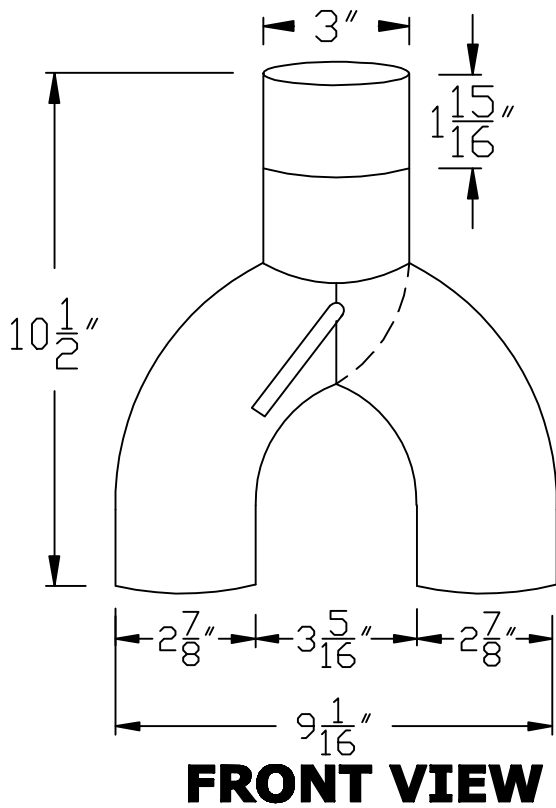

# RUTLAND GUTTER SUPPLY LLC

**3" SMOOTH ROUND  
DIVERTER**  
**\*CUSTOM SIZES AVAILABLE\***  
**(ALUMINUM OR COPPER ONLY)**

**Company:**

**Item:**

**Invoice:**

**Material:**

**PO#:**

**Notes:**