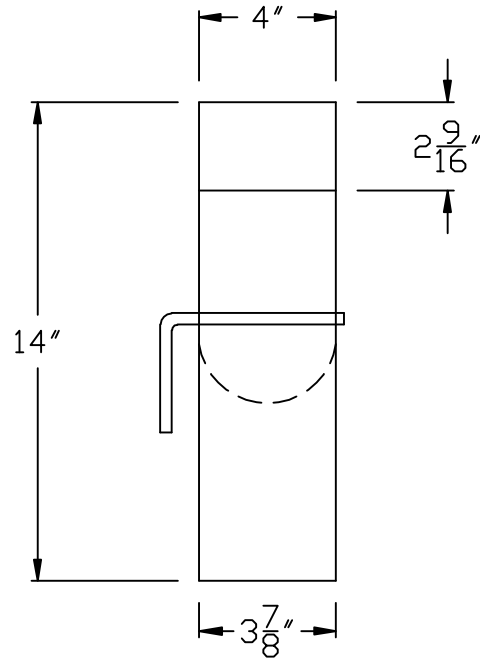

RUTLAND GUTTER SUPPLY LLC

4" SMOOTH ROUND DIVERTER

PLAN VIEW

***CUSTOM SIZES AVAILABLE*
(ALUMINUM OR COPPER ONLY)**

FRONT VIEW

SIDE VIEW

| | |
|---------------------|------------------|
| Company: | Item: |
| Invoice: | Material: |
| PO#: | Notes: |
| Architect: | |
| Contractor: | |
| Date: | |
| Approved by: | |
| Signature: | |