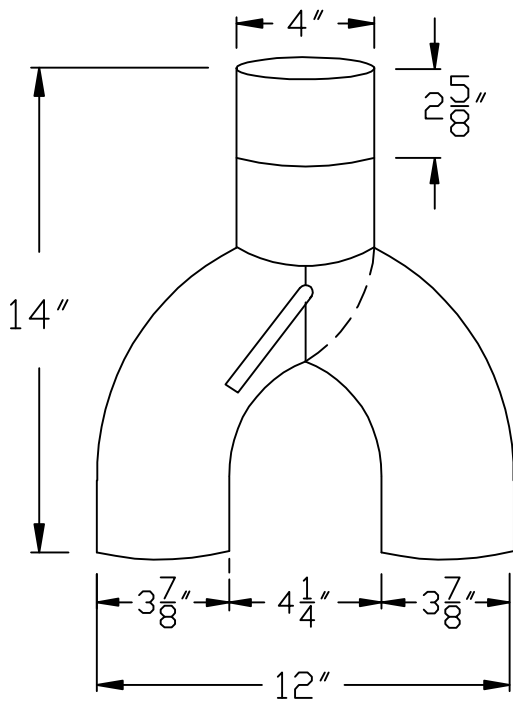

RUTLAND GUTTER SUPPLY LLC

4" SMOOTH ROUND DIVERTER

PLAN VIEW

***CUSTOM SIZES AVAILABLE*
(ALUMINUM OR COPPER ONLY)**

FRONT VIEW

SIDE VIEW

| | |
|---------------------|------------------|
| Company: | Item: |
| Invoice: | Material: |
| PO#: | Notes: |
| Architect: | |
| Contractor: | |
| Date: | |
| Approved by: | |
| Signature: | |