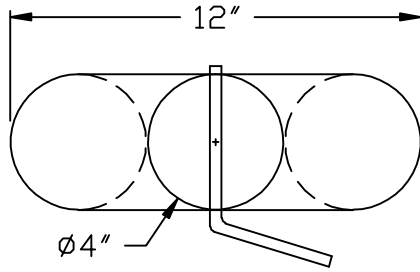

RUTLAND GUTTER SUPPLY LLC

4" SMOOTH ROUND DIVERTER

PLAN VIEW

***CUSTOM SIZES AVAILABLE*
(ALUMINUM OR COPPER ONLY)**

FRONT VIEW

SIDE VIEW

| | |
|---------------------|------------------|
| Company: | Item: |
| Invoice: | Material: |
| PO#: | Notes: |
| Architect: | |
| Contractor: | |
| Date: | |
| Approved by: | |
| Signature: | |